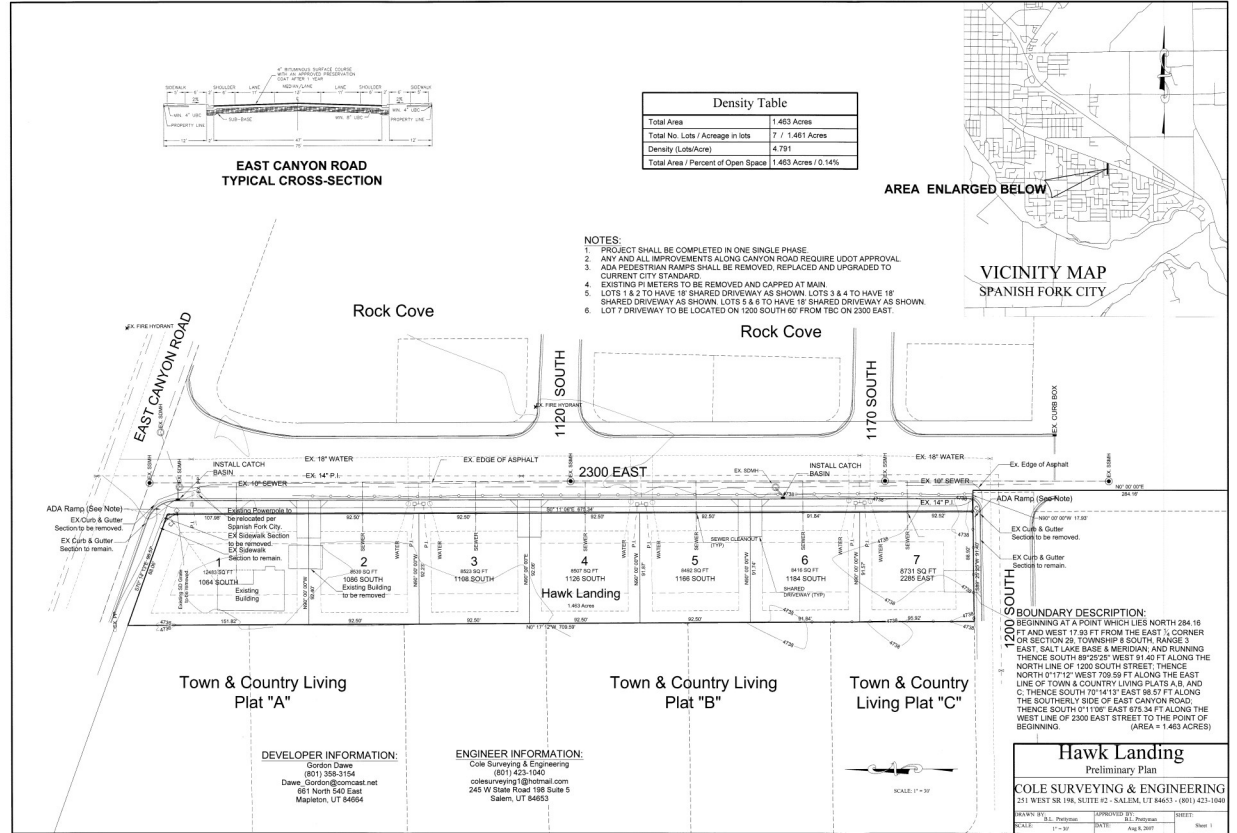

Hawk's Landing Preliminary Plat

File Name: Hawk's Landing Preliminary Plat

Applicant: Atlas Engineering

Number of Lots: 7

Address: 1150 South 2300 East

Application Date: August 19, 2014

Preliminary Plat

1.46 Acres

File #: 14-000639

Permit #: PP14-000012

Application Approved: 02/17/2015